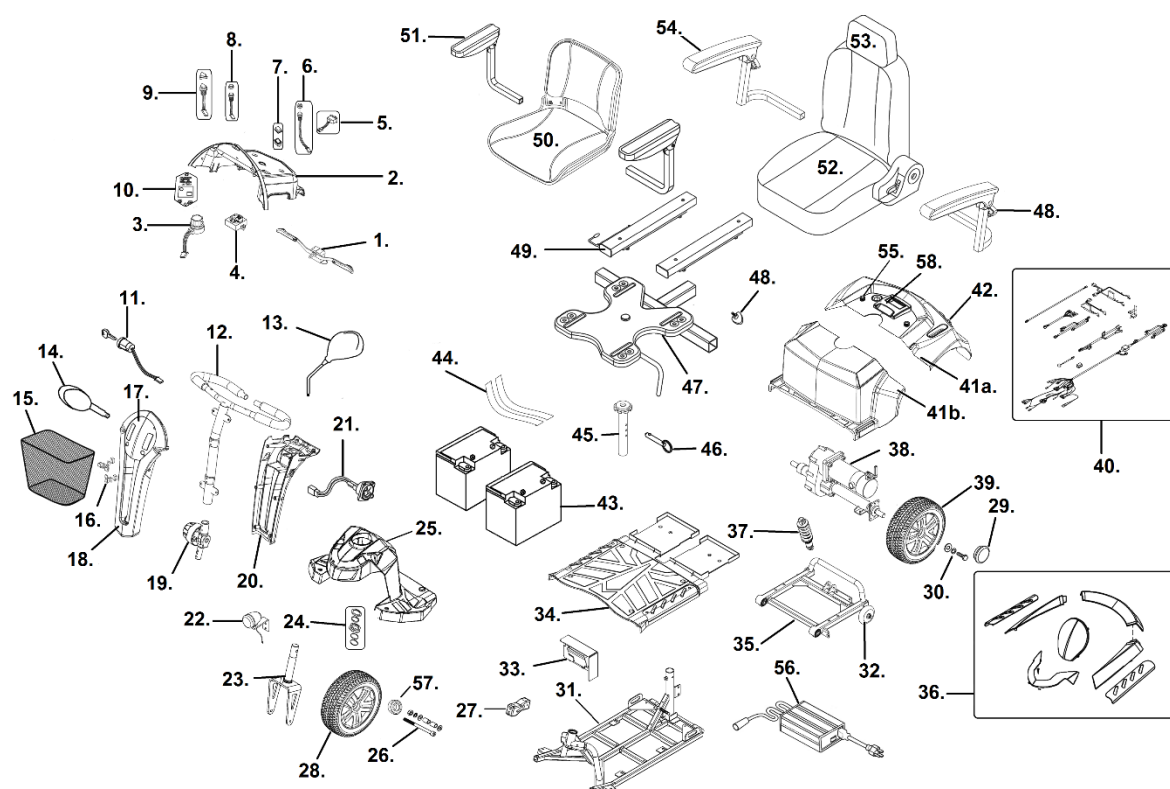

VENTURA 3 & VENTURA 3 DLX (S/N # VP108386 & Higher)

- | | |
|--|---|
| 1. Forward-Reverse Assembly- VENT-01
Throttle Lever Only- VENT-87 | 37. Shock Absorber- VENT-15N |
| 2. Face Plate Assembly Folding Seat- VENT-04
Face Plate Assembly Capt. Seat- VENT-05 | 38. Motor-Transaxle-Brake Assembly- VENT-19N
Transaxle- C09-082-00200
Motor- C09-082-00500
Motor Brush- SF5012
Electro Magnetic Brake- C09-067-00400
Freewheel Lever and Hardware- VENT-82 |
| 3. Speed Dial Assembly- S31001
Speed Dial Knob- LRM412103-11 | 39. Rear Wheel Assembly Solid- VENT-28
Rear Wheel Assembly Pneumatic- VENT-57
Pneumatic Tire Only- VENT-59
Inner Tube Only- VENT-60 |
| 4. Battery Gauge LED- C11-076-00100
Battery Gauge Analog- C11-033-00101 | 40. Wire Harness Fish-On Seat- S18-082-00100
Wire Harness Capt. Seat- S18-082-00200 *
(includes tiller and battery harness)
Battery Harness Only- S41158B |
| 5. Turn Signal Switch Capt. Seat- VENT-72 | 41a. Rear Shroud Folding Seat- VENT-12N
Rear Shroud Capt. Seat- VENT-69N
Rear Shroud Decoration Rd Lt- VENT-90N **
Rear Shroud Decoration Rd Rt- VENT-91N **
Rear Shroud Decoration BI Lt- VENT-92N **
Rear Shroud Decoration BI Rt- VENT-93N ** |
| 6. Head Light Switch- S31122
Head light Switch Sub- GT8072W38
Headlight Switch Cover- GT8072W43 | 41b. Battery Shroud- C08-082-01100
Bat Shroud Decoration Rd Lt- C08-082-01218 **
Bat Shroud Decoration Rd Rt- C08-082-01318 **
Bat Shroud Decoration BI Lt- C08-082-01254 **
Bat Shroud Decoration BI Rt- C08-082-01354 ** |
| 7. Fast/Slow Switch- GT8072W41
Fast/Slow Switch Cover- GT8072W42 | 42. Rear Light Capt. Seat- VENT-66
Rear Left Turn Light Capt. Seat- VENT-67
Rear Right Turn Light Capt. Seat- VENT-68 |
| 8. Horn Switch- S31012
Horn Switch Cover- GT8072W43 | 43. Battery 35 AH (2 needed)- LRA402208 |
| 9. Flasher Switch- GT8072W32
Flasher Switch Cover- GT8072W44 | 44. Battery Strap- VENT-09 |
| 10. Turn Signal Relay Capt. Seat- VENT-76 | 45. Seat Post- VENT-36 *** |
| 11. Key Switch- S41160
Key- S4KEY | 46. Seat Post Pin- S31152 |
| 12. Handle Bar Assembly- VENT-03 | 47. Seat Plate Folding Seat- VENT-73
Seat Plate Capt. Seat- VENT-74 |
| 13. Mirror Right- VENT-53
Mirror Left- VENT-54 | 48. Arm Adjustment Knob- S31052 |
| 14. Turn Signal Left- GT8072W35
Turn Signal Right- GT8072W36
Turn Signal Bulb- GT8072W53 | 49. Seat Slides- VENT-65 |
| 15. Basket- S35003-PL | 50. Seat Assembly- VENT-41 |
| 16. Basket Mounting Bracket- VENT-55 | 51. Left Arm Assembly- VENT-29
Right Arm Assembly- VENT-30
Left Arm Pad- VENT-31
Right Arm Pad- VENT-32 |
| 17. Front Decoration Red- VENT-61
Front Decoration Blue- VENT-62 | 52. Seat Assembly Capt. Seat 18"- VENT-42
Seat Assembly Capt. 20"- VENT-43 |
| 18. Front Tiller Cover- VENT-06 | 53. Headrest Captain Seat 18"- SEC2010N
Headrest Captain 20"- SF2010 |
| 19. Tiller Swivel Assembly- VENT-02 | 54. Left Arm Assembly Capt. Seat- VENT-33
Right Arm Assembly Capt. Seat- VENT-34
Arm Pad Capt. Seat- VENT-35 |
| 20. Rear Tiller Cover- VENT-07 | 55. Shroud Knob- VENT-86 |
| 21. Charger Socket- S31147 | 56. Charger- LRA402210 |
| 22. Head Light Assembly- VENT-88 | 57. Front Wheel Bearing- VENT-89 |
| 23. Front Fork Assembly- VENT-48 | 58. Frame Release Lever- C08-082-01400 |
| 24. Stem Bearing Set- VENT-13 | |
| 25. Front Shroud- VENT-45 | |
| 26. Front Axle Assembly- VENT-50 | |
| 27. Coupler- VENT-46 | |
| 28. Front Wheel Assembly Solid- VENT-49
Front Wheel Assembly Pneumatic- VENT-58
Pneumatic Tire Only- VENT-59
Inner Tube Only- VENT-60 | |
| 29. Hub Cap- VENT-70 | |
| 30. Rear Axle Bolt- VENT-71 | |
| 31. Front Frame- VENT-47 | |
| 32. Anti-Tip Wheels- VENT-16 | |
| 33. Controller- VENT-08 | |
| 34. Middle Shroud- VENT-11N | |
| 35. Rear Frame- VENT-18N | |
| 36. Shroud Kit Red- S08-083-00118
Shroud Kit Blue- S08-083-00154 | |