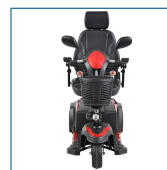

Ventura 3 DLX

HCPCS:

FIGURE A

FIGURE B

FIGURE C

FIGURE D

FIGURE E

FIGURE F

- Easily disassembles for transport
- 400 lbs. Weight Capacity
- Includes interchangeable color panels in Red and Blue (Figure A)
- 33 AH batteries for extended range
- Floorboard with 23" of foot space
- Ergonomic throttle control
- Height-adjustable swivel seat features fold-down backrest and adjustable padded armrests
- Seat position can be adjusted forward or backward
- Rear suspension and Anti-tip wheels
- Programmable controller
- Seat back reclines and features adjustable headrest
- Available with 18" or 20" width Captains Seat
- Flat-free, non-marking tires
- Large, plastic carry basket
- Easy-to-adjust Delta tiller
- Headlight, Turn signals/hazard lights and Rearview mirrors
- Easy free wheel operation

PRODUCTS

Description

VENTURA320CS	VENTURA 3-WHL DELUXE 20"CAPT.SEAT,RED/BL
--------------	------------------------------------------

ACCESSORIES

Description

SF8030	Crutch Holder Set, SType, 1/ea, EA
--------	------------------------------------