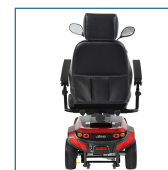

Ventura 3 DLX

HCPCS:

FIGURE A

FIGURE B

FIGURE C

FIGURE D

FIGURE E

FIGURE F

- Easily disassembles for transport
- 400 lbs. Weight Capacity
- Includes interchangeable color panels in Red and Blue (Figure A)
- 33 AH batteries for extended range
- Floorboard with 23" of foot space
- Ergonomic throttle control
- Height-adjustable swivel seat features fold-down backrest and adjustable padded armrests
- Seat position can be adjusted forward or backward
- Rear suspension and Anti-tip wheels
- Programmable controller
- Seat back reclines and features adjustable headrest
- Available with 18" or 20" width Captains Seat
- Flat-free, non-marking tires
- Large, plastic carry basket
- Easy-to-adjust Delta tiller
- Headlight, Turn signals/hazard lights and Rearview mirrors
- Easy free wheel operation

PRODUCTS

Description

VENTURA320CS	VENTURA 3-WHL DELUXE 20"CAPT.SEAT,RED/BL
--------------	------------------------------------------

ACCESSORIES

Description

SF8030	Crutch Holder Set, SType, 1/ea, EA
--------	------------------------------------