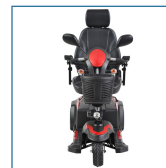

Ventura 3 DLX

HCPCS:

FIGURE A

FIGURE B

FIGURE C

FIGURE D

FIGURE E

FIGURE F

- Easily disassembles for transport
- 400 lbs. Weight Capacity
- Includes interchangeable color panels in Red and Blue (Figure A)
- 33 AH batteries for extended range
- Floorboard with 23" of foot space
- Ergonomic throttle control
- Height-adjustable swivel seat features fold-down backrest and adjustable padded armrests
- Seat position can be adjusted forward or backward
- Rear suspension and Anti-tip wheels
- Programmable controller
- Seat back reclines and features adjustable headrest
- Available with 18" or 20" width Captains Seat
- Flat-free, non-marking tires
- Large, plastic carry basket
- Easy-to-adjust Delta tiller
- Headlight, Turn signals/hazard lights and Rearview mirrors
- Easy free wheel operation

SPECIFICATIONS	Description
Base Weight	88 lbs.
Batteries (pair)	12V x 33AH
Battery Weight (pair)	46 lbs.
Brakes	Electromagnetic
Charger	4A Offboard
Climbing Angle	7.5°
Dimensions	48" (L) x 25" (W)
Floor to Seat Height	20.5" - 23.5"
Front Wheels	10" x 3" Flat-free
Ground Clearance	2.5"
HCPCS	N/A
Heaviest Piece Weight	60 lbs.
Maximum Range	16 miles
Motor	24V x 350W x 5100 rpm
Rear Wheels	10" x 3" Flat-free
Seat Dimensions	18" (W) x 18" (D) 20" (W) x 18" (D)
Seat Type	Captain's