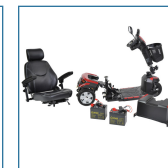

Ventura 3 DLX

HCPCS:

FIGURE A

FIGURE B

FIGURE C

FIGURE D

FIGURE E

FIGURE F

- Easily disassembles for transport
- 400 lbs. Weight Capacity
- Includes interchangeable color panels in Red and Blue (Figure A)
- 33 AH batteries for extended range
- Floorboard with 23" of foot space
- Ergonomic throttle control
- Height-adjustable swivel seat features fold-down backrest and adjustable padded armrests
- Seat position can be adjusted forward or backward
- Rear suspension and Anti-tip wheels
- Programmable controller
- Seat back reclines and features adjustable headrest
- Available with 18" or 20" width Captains Seat
- Flat-free, non-marking tires
- Large, plastic carry basket
- Easy-to-adjust Delta tiller
- Headlight, Turn signals/hazard lights and Rearview mirrors
- Easy free wheel operation

SPECIFICATIONS	Description
Base Weight	88 lbs.
Batteries (pair)	12V x 33AH
Battery Weight (pair)	46 lbs.
Brakes	Electromagnetic
Charger	4A Offboard
Climbing Angle	7.5°
Dimensions	48" (L) x 25" (W)
Floor to Seat Height	20.5" - 23.5"
Front Wheels	10" x 3" Flat-free
Ground Clearance	2.5"
HCPCS	N/A
Heaviest Piece Weight	60 lbs.
Maximum Range	16 miles
Motor	24V x 350W x 5100 rpm
Rear Wheels	10" x 3" Flat-free
Seat Dimensions	18" (W) x 18" (D) 20" (W) x 18" (D)
Seat Type	Captain's