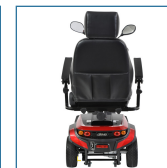

Ventura 3 DLX

HCPCS:

FIGURE A

FIGURE B

FIGURE C

FIGURE D

FIGURE E

FIGURE F

- Easily disassembles for transport
- 400 lbs. Weight Capacity
- Includes interchangeable color panels in Red and Blue (Figure A)
- 33 AH batteries for extended range
- Floorboard with 23" of foot space
- Ergonomic throttle control
- Height-adjustable swivel seat features fold-down backrest and adjustable padded armrests
- Seat position can be adjusted forward or backward
- Rear suspension and Anti-tip wheels
- Programmable controller
- Seat back reclines and features adjustable headrest
- Available with 18" or 20" width Captains Seat
- Flat-free, non-marking tires
- Large, plastic carry basket
- Easy-to-adjust Delta tiller
- Headlight, Turn signals/hazard lights and Rearview mirrors
- Easy free wheel operation

SPECIFICATIONS	Description
Base Weight	88 lbs.
Batteries (pair)	12V x 33AH
Battery Weight (pair)	46 lbs.
Brakes	Electromagnetic
Charger	4A Offboard
Climbing Angle	7.5°
Dimensions	48" (L) x 25" (W)
Floor to Seat Height	20.5" - 23.5"
Front Wheels	10" x 3" Flat-free
Ground Clearance	2.5"
HCPCS	N/A
Heaviest Piece Weight	60 lbs.
Maximum Range	16 miles
Motor	24V x 350W x 5100 rpm
Rear Wheels	10" x 3" Flat-free
Seat Dimensions	18" (W) x 18" (D) 20" (W) x 18" (D)
Seat Type	Captain's